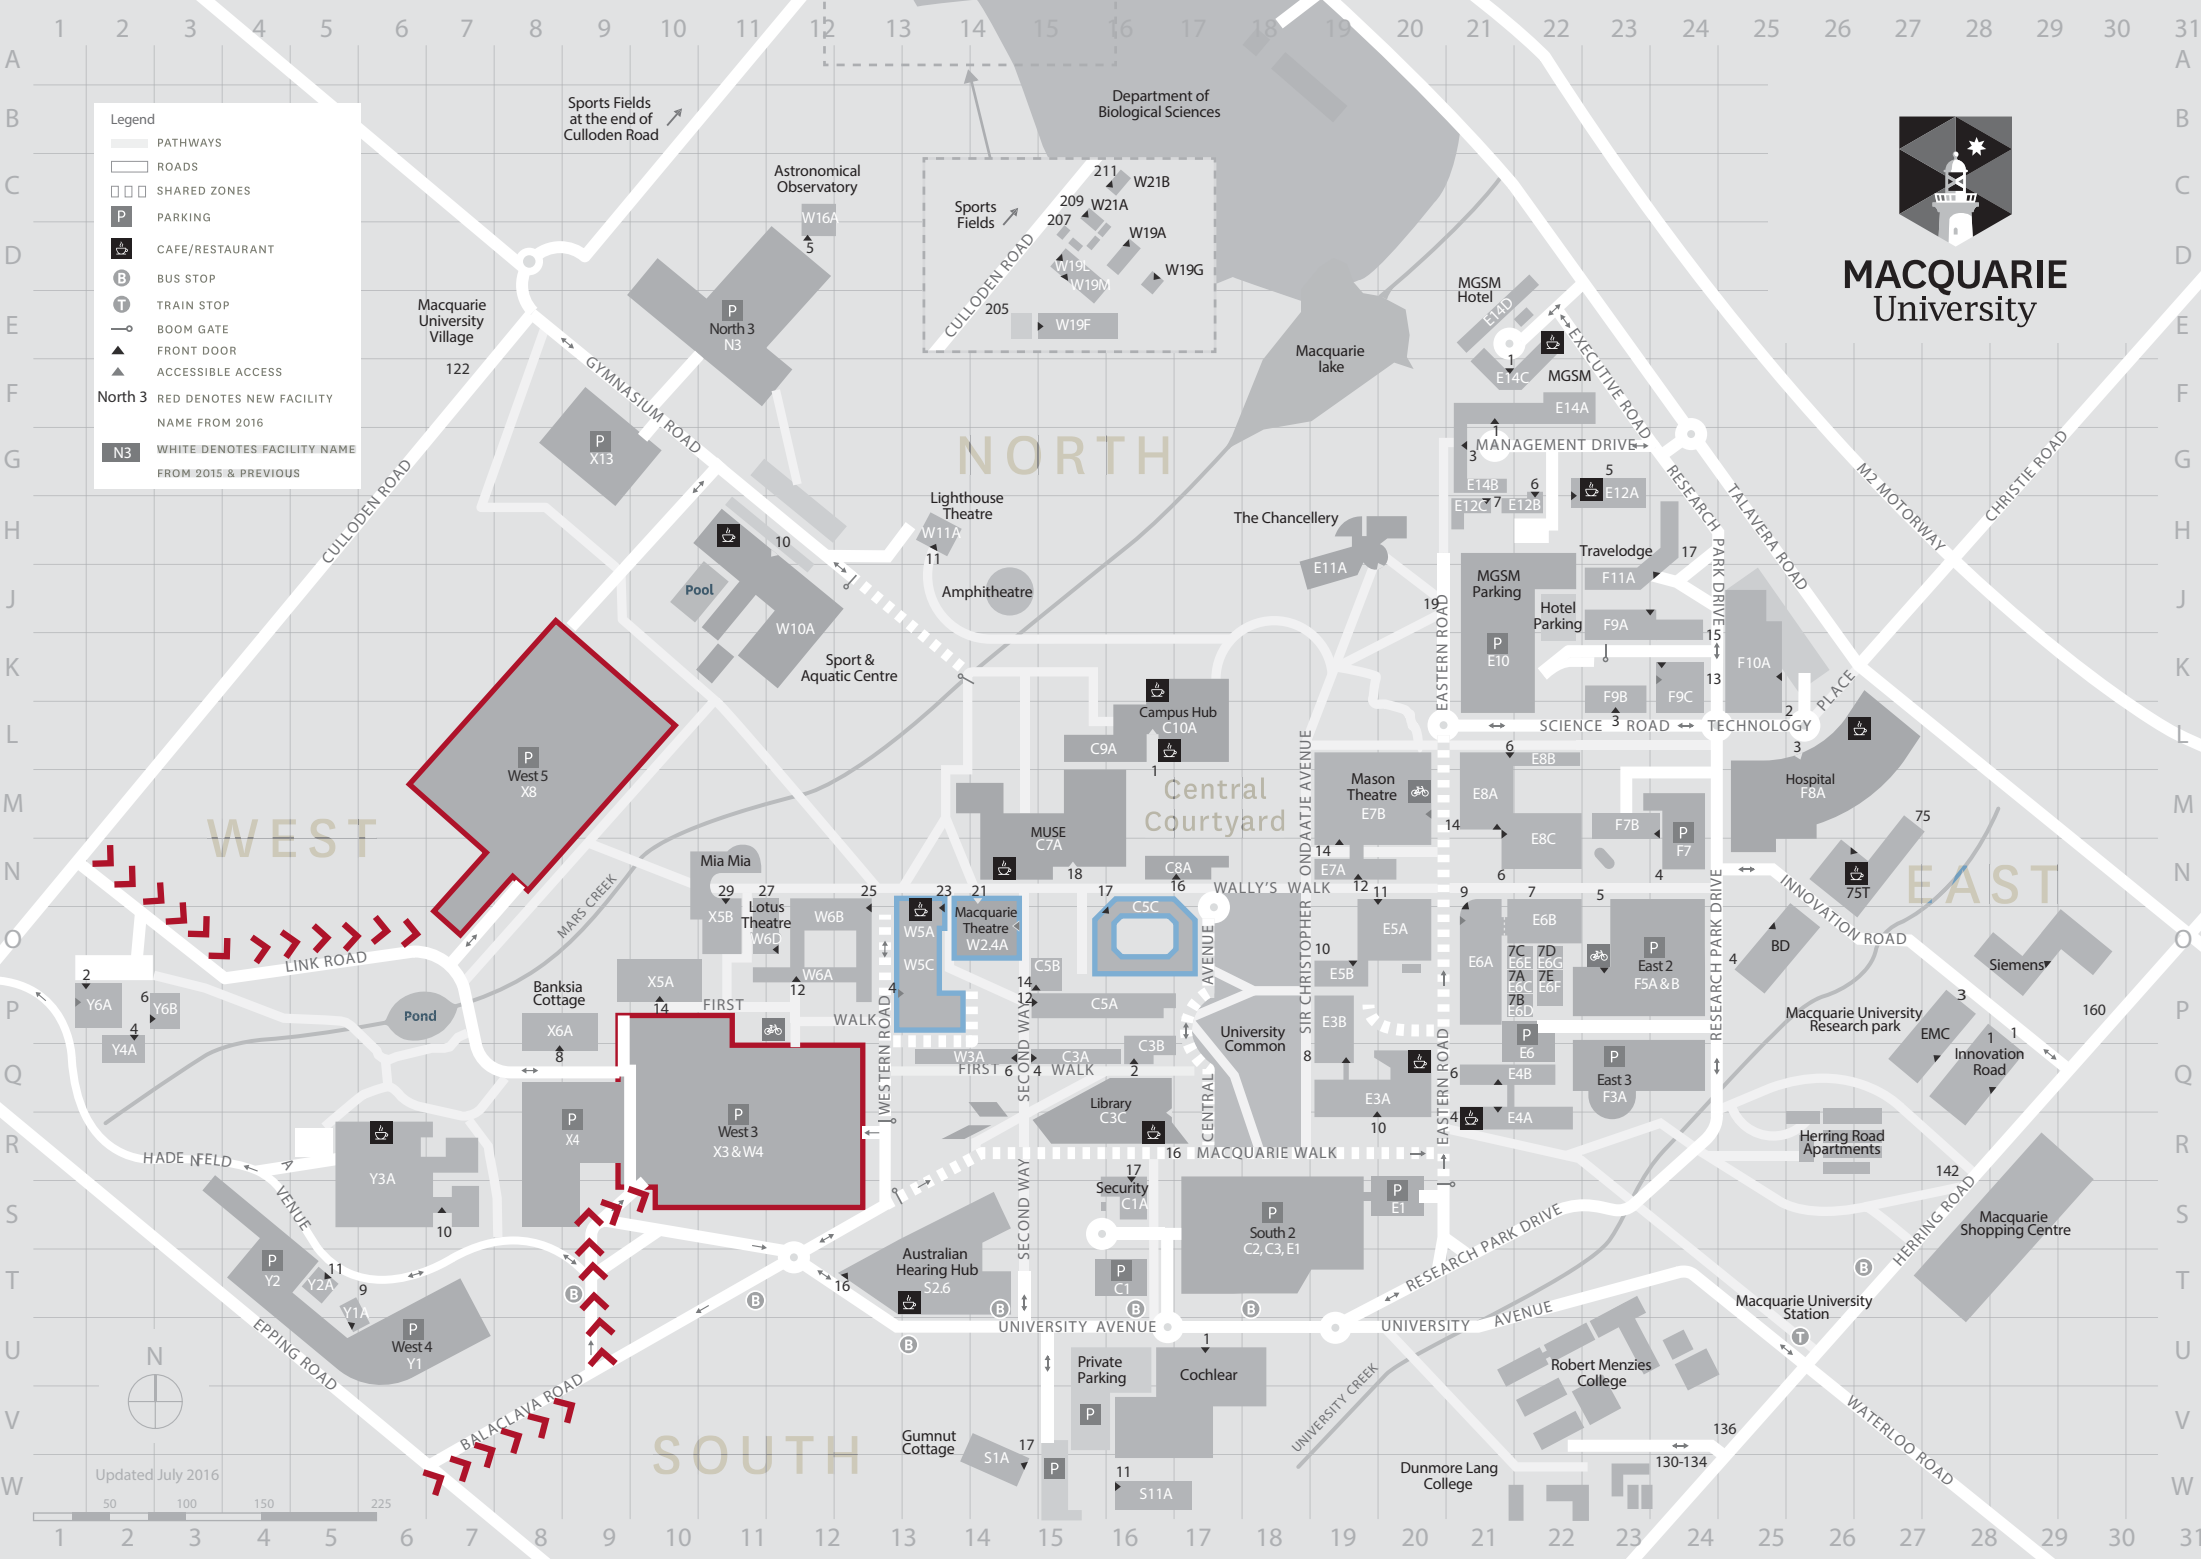

MACQUARIE
University

Legend

- PATHWAYS
- ROADS
- SHARED ZONES
- PARKING
- CAFE/RESTAURANT
- BUS STOP
- TRAIN STOP
- BOOM GATE
- FRONT DOOR
- ACCESSIBLE ACCESS

North 3

- RED DENOTES NEW FACILITY NAME FROM 2016
- WHITE DENOTES FACILITY NAME FROM 2015 & PREVIOUS